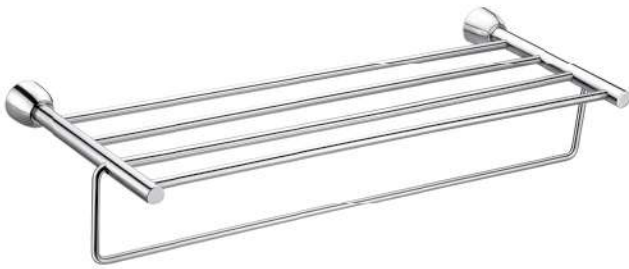

Lid Paper Holder | SG 2309L

Jwell[®]
STAINLESS STEEL

SILK

Towel Rack 450/600mm | SI 3011

Towel Rod 300/450/600mm | SI 3010

Soap Dish | SI 3005

Double Soap Dish | SI 3020

Tumbler Holder | SI 3007

Tumbler Soap Dish | SI 3022

Napkin Ring | SI 3008

Rob Hook | SI 3006

Paper Holder | SI 3009

Lid Paper Holder | SI 3009L

Liquid Holder | SI 3012

Also available in
PVD ROSE GOLD AND
PVD MATT BLACK

Jwell[®]
STAINLESS STEEL

STORM

Towel Rack 450/600mm | ST 2611

Towel Rod 300/450/600mm | ST 2610

Soap Dish | ST 2605

Double Soap Dish | ST 2620

Tumbler Holder | ST 2607

Tumbler Soap Dish | ST 2622

Napkin Ring | ST 2608