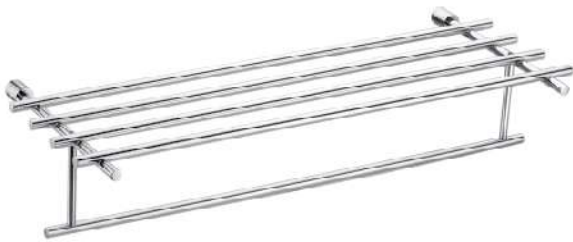

STORM

Towel Rack 450/600mm | ST 2611

Towel Rod 300/450/600mm | ST 2610

Soap Dish | ST 2605

Double Soap Dish | ST 2620

Tumbler Holder | ST 2607

Tumbler Soap Dish | ST 2622

Napkin Ring | ST 2608

Rob Hook | ST 2606

Liquid Holder | ST 2612

Lid Paper Holder | ST 2609L

SPARK

Towel Rack 450/600mm | SP 2411

Towel Rod 300/450/600mm | SP 2410

Soap Dish | SP 2405

Double Soap Dish | SP 2420