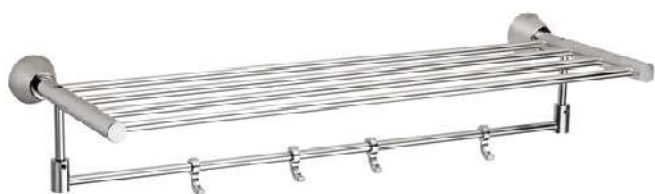

Towel Rack 450/600mm | SI 3011

Towel Rod 300/450/600mm | SI 3010