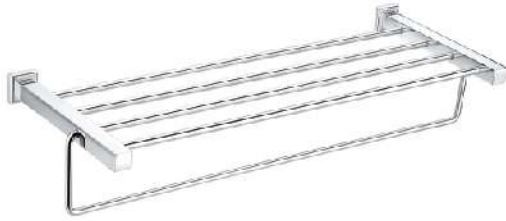

Soap Dish | SR 2005

Double Soap Dish | SR 2020

Tumbler Holder | SR 2007

Tumbler Soap Dish | SR 2022

Napkin Ring | SR 2008

Rob Hook | SR 2006

Liquid Holder | SR 2012

Lid Paper Holder | SR 2009L

Jwell[®]
STAINLESS STEEL

S P L A S H

Towel Rack 450/600mm | SL 2711

Towel Rod 300/450/600mm | SL 2710

Soap Dish | SL 2705

Double Soap Dish | SL 2720

Tumbler Holder | SL 2707

Tumbler Soap Dish | SL 2722